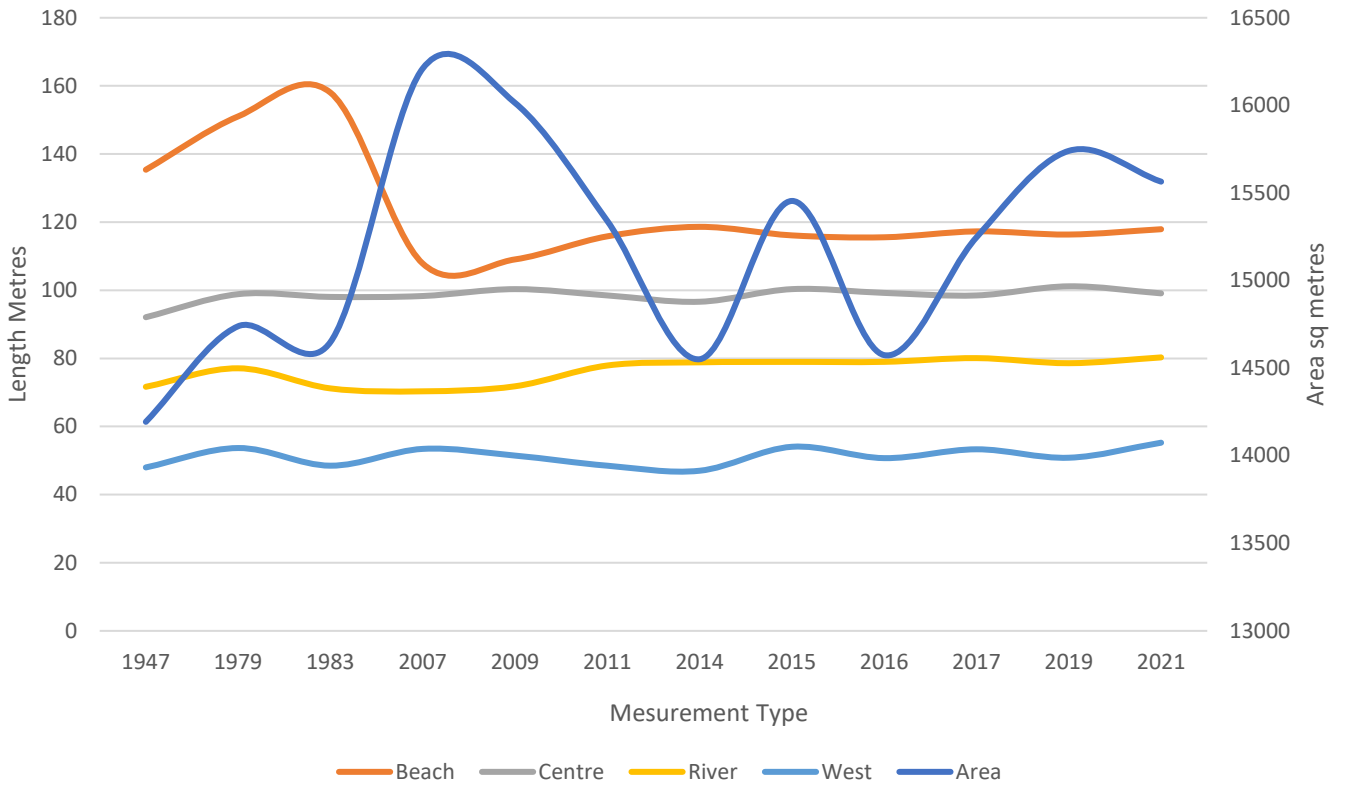

Aireys Inlet Dune Variations Since 1947

2021

2019

2016

2015

2017

2014

2011

2009

2007

1983

1979

1947

Unofficial